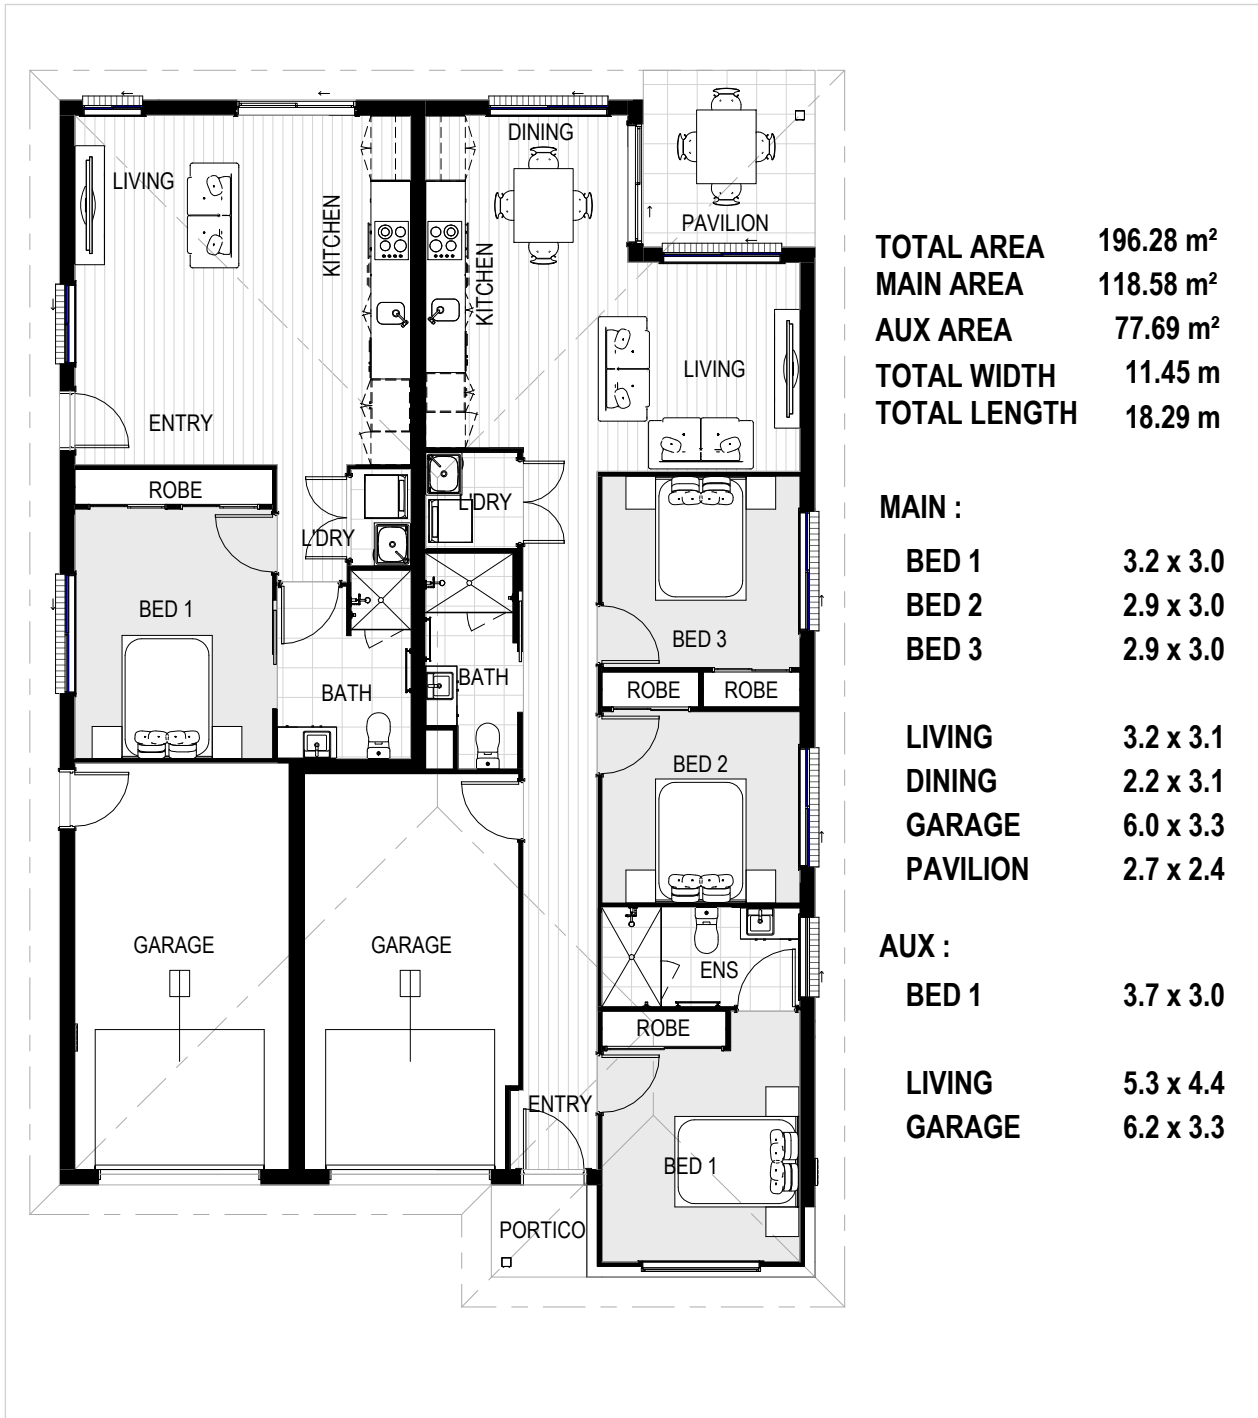

Floor Plan

LAND PRICE

\$425,000

HOUSE PRICE

\$453,231

PACKAGE PRICE

\$878,231

Plans and illustrations are for marketing purposes - dimensions and colours are provided as a guide only. Some homes may be mirror reverse versions of this design. Whilst every care has been taken in the preparation of this brochure, prospective purchasers should undertake their own enquiries in order to satisfy themselves as to the accuracy of the details. Gallery Homes Pty Ltd reserves the rights to alter the specifications and inclusions at anytime without notice. © Copyright. This drawing remains the property of Gallery Homes Pty Ltd and is provided for use of its selling agents, no assignment of rights are given.