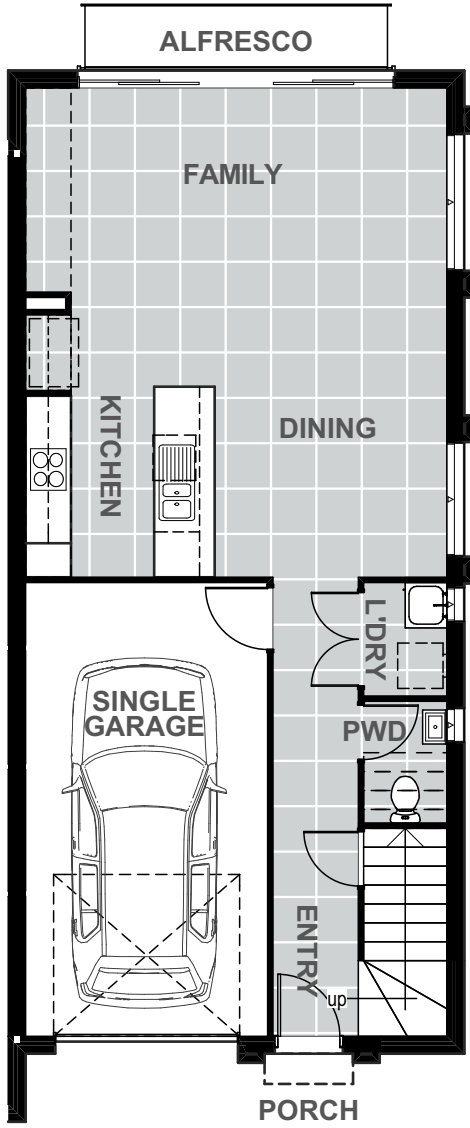

*TRIPLEX urban*

**WT**

WARWICK TERRACES

TRIPLEX urban

13 000

5 915

UNIT 99

Please Initial/Purchaser.....

WT  
WARWICK TERRACES