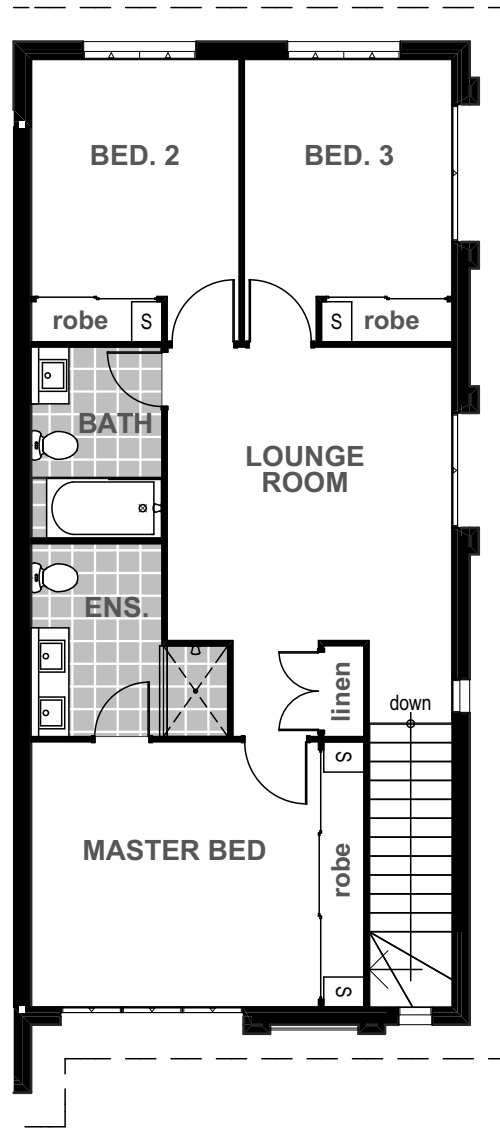

*TRIPLEX urban*

**WT**

WARWICK TERRACES

TRIPLEX urban

13 000

5 915

UNIT 99

Please Initial/Purchaser.....