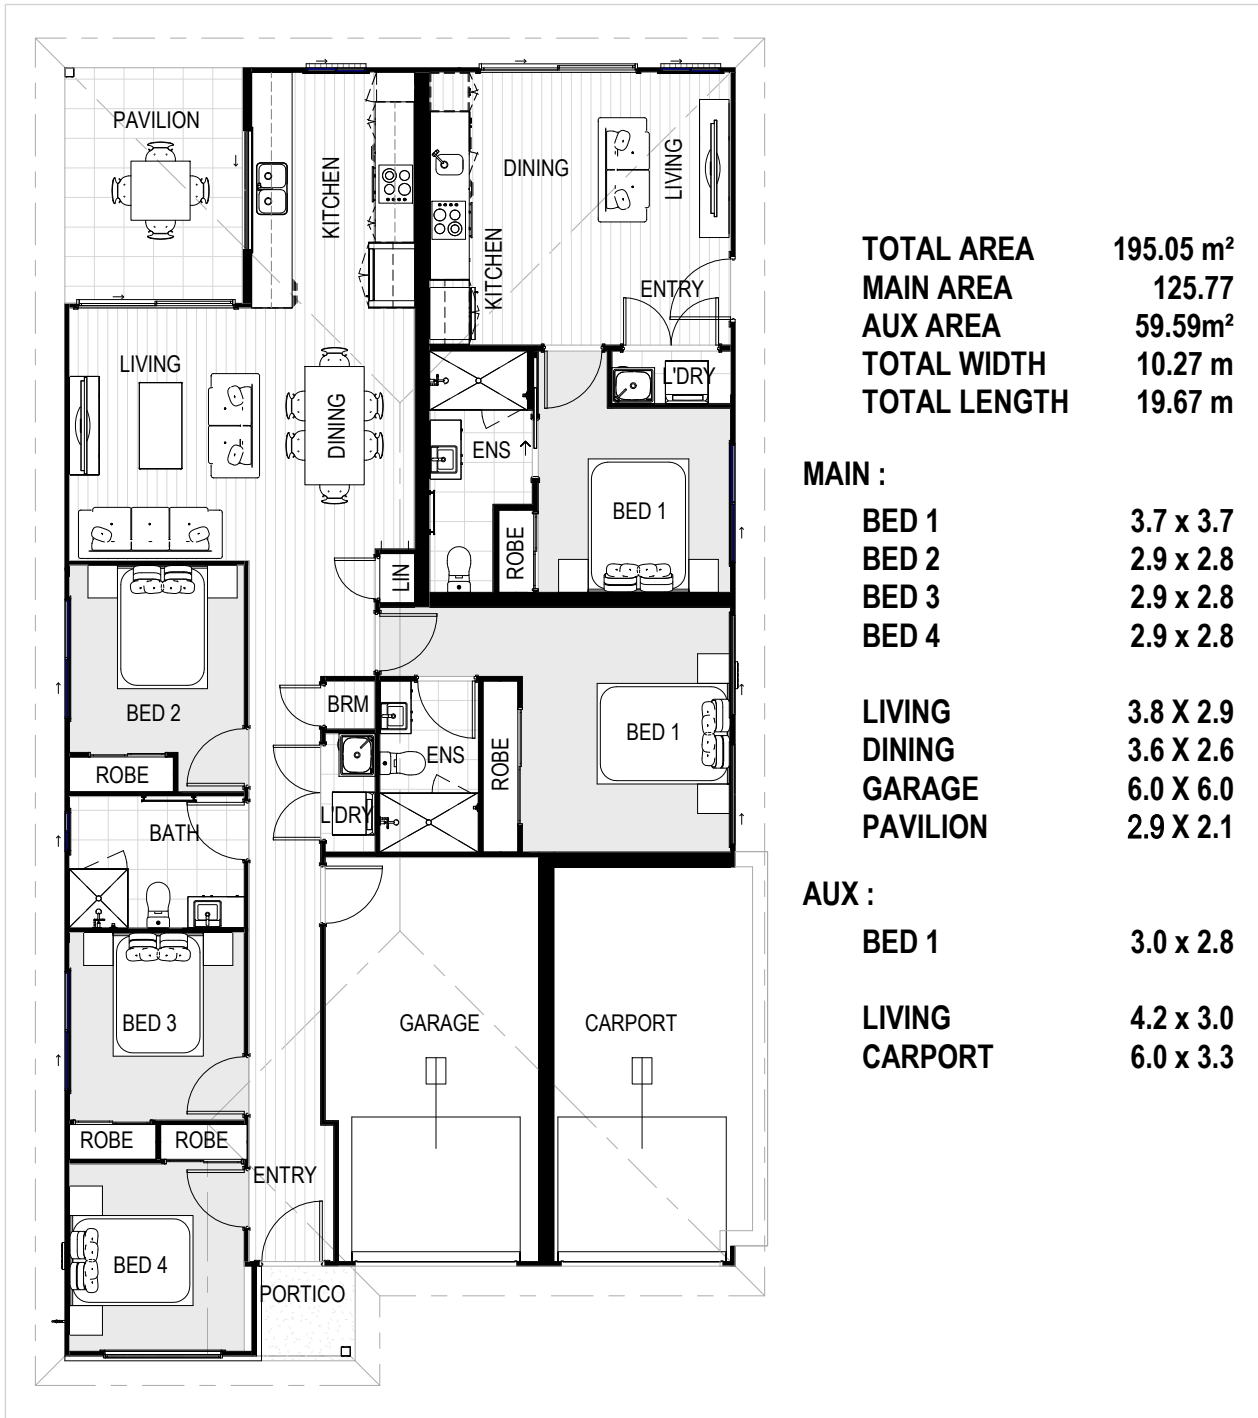

Floor Plan

LAND PRICE

\$385,000

HOUSE PRICE

\$417,422

PACKAGE PRICE

\$802,422

Plans and illustrations are for marketing purposes - dimensions and colours are provided as a guide only. Some homes may be mirror reverse versions of this design. Whilst every care has been taken in the preparation of this brochure, prospective purchasers should undertake their own enquiries in order to satisfy themselves as to the accuracy of the details. Gallery Homes Pty Ltd reserves the rights to alter the specifications and inclusions at anytime without notice. © Copyright. This drawing remains the property of Gallery Homes Pty Ltd and is provided for use of its selling agents, no assignment of rights are given.